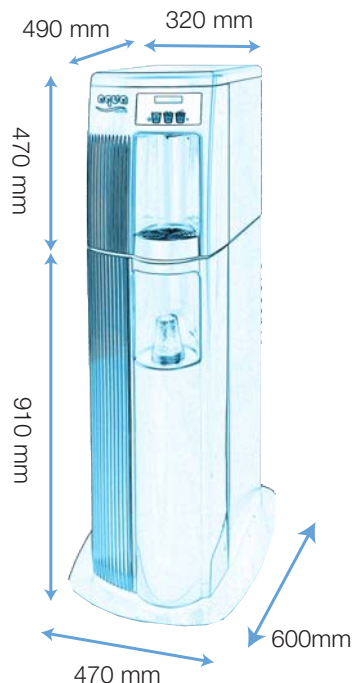

Performance:

Dispense rate per hour: approx. 120 litres

Cooling performance:

Amount of product continuously dispensed per hour with a ΔT of 6°C (14 to 8 °C): 42 litres

Refrigeration:

Compressor: 4 cc
Cooling performance: (at 0°C evap. temp.) 250 kcal

Noise level:

50 dBA

Control type:

PearlMax controller plus mechanical thermostat

Product coils:

Material: Stainless Steel
Number: 1
Length of coils: 8 m
Diameter: 7 mm ID

Maximum ambient temperature:

32°C

Electrical:

Mains: 230 V / 50Hz
Power consumption: 250 watt
Supply: 2 m mains cable euro style plug

Dimensions PearlMax4s

Height: 470 mm
Width: 320 mm
Depth: 490 mm

Dimensions base stand

Height: 910 mm
Width: 470 mm
Depth: 600 mm

Weight:

Dry weight: 24 kg

Variations and order numbers PearlMax4s

Chilled still water, medium carbonated, full carbonated **22 1000 292**

Ambient water, chilled still water, chilled sparkling water **22 1000 293**

Ambient water, medium chilled still water, chilled still water **22 1000 294**

Optional:

Base stand incl. cup holder for 100 cups **22 1000 340**

UV-C lamp kit **22 0112 063**

UVC Replacement lamp **22 0101 128 S001**

PET bottle fixing bracket **22 0099 926**

Cup support **22 0098 940**

Filter Kit with single stage AquaTreat1 filter (Taste improvement) **22 0112 001**

Filter Kit with dual stage AquaTreat2 filter (Hygiene filter) **22 0111 985**

Cornelius reserves the right to modify the details in the publication as products and specifications are updated and improved. All data contained in this literature is correct at time of print. To ensure technical data is accurate please contact Cornelius prior to placing your order.