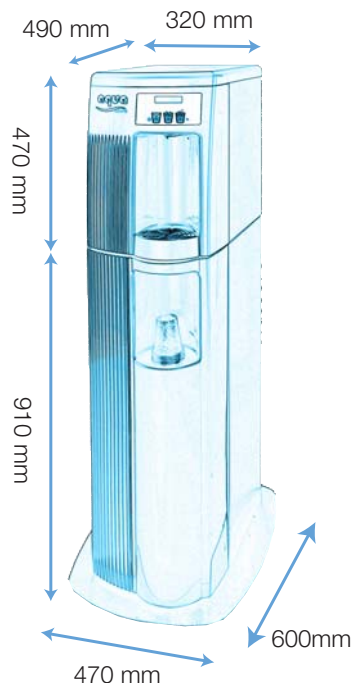

Performance:

Dispense rate per hour: approx. 120 litres

Cooling performance:

Amount of product continuously dispensed per hour with a ΔT of 6°C (14 to 8 °C): 42 litres

Refrigeration:

Compressor: 4 cc
Cooling performance: (at 0°C evap. temp.) 250 kcal

Noise level: 50 dBA

Control type: PearlMax controller plus mechanical thermostat

Product coils:

Material: Stainless Steel
Number: 1
Length of coils: 8 m
Diameter: 7 mm ID

Maximum ambient temperature: 32°C

Electrical:

Mains: 230 V / 50Hz
Power consumption: 250 watt
Supply: 2 m mains cable euro style plug

Dimensions PearlMax4s

Height: 470 mm
Width: 320 mm
Depth: 490 mm

Dimensions base stand

Height: 910 mm
Width: 470 mm
Depth: 600 mm

Weight:

Dry weight: 24 kg

Variations and order numbers PearlMax4s

Chilled still water, medium carbonated, full carbonated **22 1000 292**

Ambient water, chilled still water, chilled sparkling water **22 1000 293**

Ambient water, medium chilled still water, chilled still water **22 1000 294**

Optional:

Base stand incl. cup holder for 100 cups **22 1000 340**

UV-C lamp kit **22 0112 063**

UVC Replacement lamp **22 0101 128 S001**

PET bottle fixing bracket **22 0099 926**

Cup support **22 0098 940**

Filter Kit with single stage AquaTreat1 filter (Taste improvement) **22 0112 001**

Filter Kit with dual stage AquaTreat2 filter (Hygiene filter) **22 0111 985**

Cornelius reserves the right to modify the details in the publication as products and specifications are updated and improved. All data contained in this literature is correct at time of print. To ensure technical data is accurate please contact Cornelius prior to placing your order.